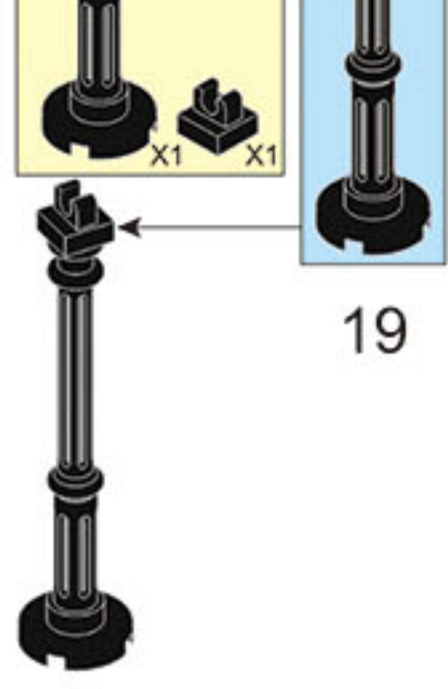

- COLOUR
- Yellow
 - Orange
 - White
 - Black
 - Red
 - Grey
 - Dark Grey
 - Light Grey
 - Dark Red
 - Dark Grey
 - Light Grey
 - White

WARNING:
CHOKING HAZARD - Small parts.
Not for children under 3 years.