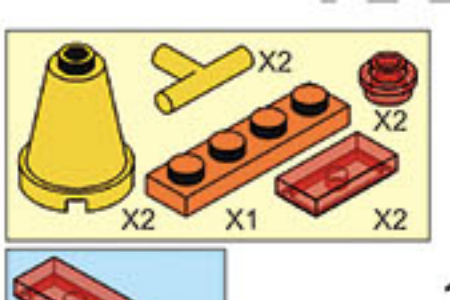

- COLOUR
- Yellow
 - Orange
 - White
 - Black
 - Red
 - Grey
 - Dark Grey
 - Light Grey
 - Dark Red
 - Dark Grey
 - Light Grey
 - White

WARNING:
CHOKING HAZARD - Small parts.
Not for children under 3 years.