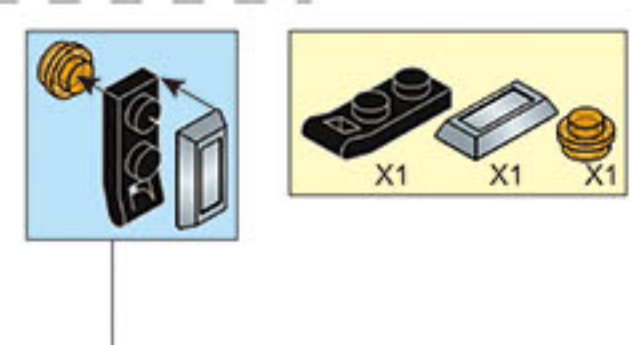

- COLOUR
- Yellow
 - Orange
 - White
 - Black
 - Red
 - Grey
 - Dark Grey
 - Light Grey
 - Dark Red
 - Dark Grey
 - Light Grey
 - White

WARNING:
CHOKING HAZARD - Small parts.
Not for children under 3 years.