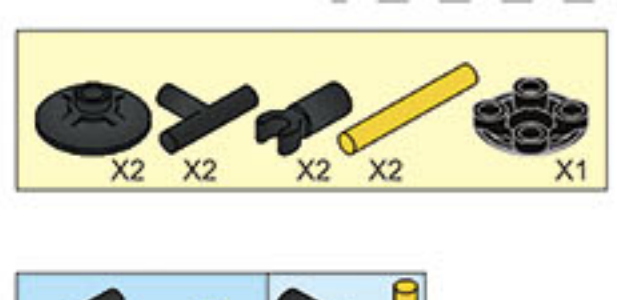

- COLOUR
- Yellow
 - Orange
 - White
 - Black
 - Red
 - Grey
 - Dark Grey
 - Light Grey
 - Dark Red
 - Dark Grey
 - Light Grey
 - White

WARNING:
CHOKING HAZARD - Small parts.
Not for children under 3 years.