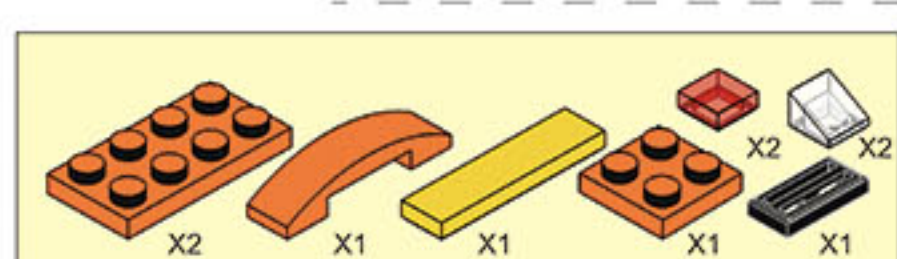

- COLOUR
- Yellow
 - Orange
 - White
 - Black
 - Red
 - Grey
 - Dark Grey
 - Light Grey
 - Dark Red
 - Dark Grey
 - Light Grey
 - White

WARNING:
CHOKING HAZARD - Small parts.
Not for children under 3 years.