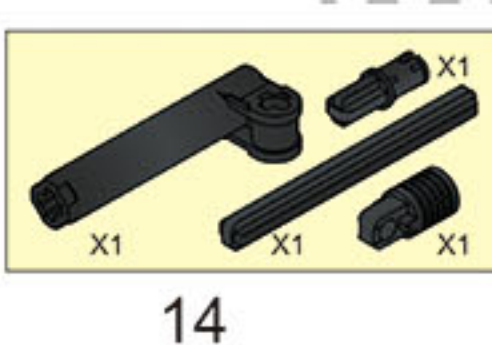

- COLOUR
- Yellow
 - Orange
 - White
 - Black
 - Red
 - Grey
 - Dark Grey
 - Light Grey
 - Dark Red
 - Dark Grey
 - Light Grey
 - White

WARNING:
CHOKING HAZARD - Small parts.
Not for children under 3 years.