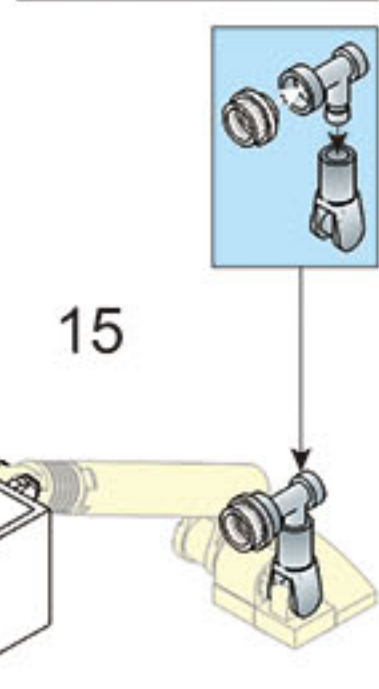

- COLOUR
- Yellow
 - Orange
 - White
 - Black
 - Red
 - Grey
 - Dark Grey
 - Light Grey
 - Dark Red
 - Dark Grey
 - Light Grey
 - White

WARNING:
CHOKING HAZARD - Small parts.
Not for children under 3 years.