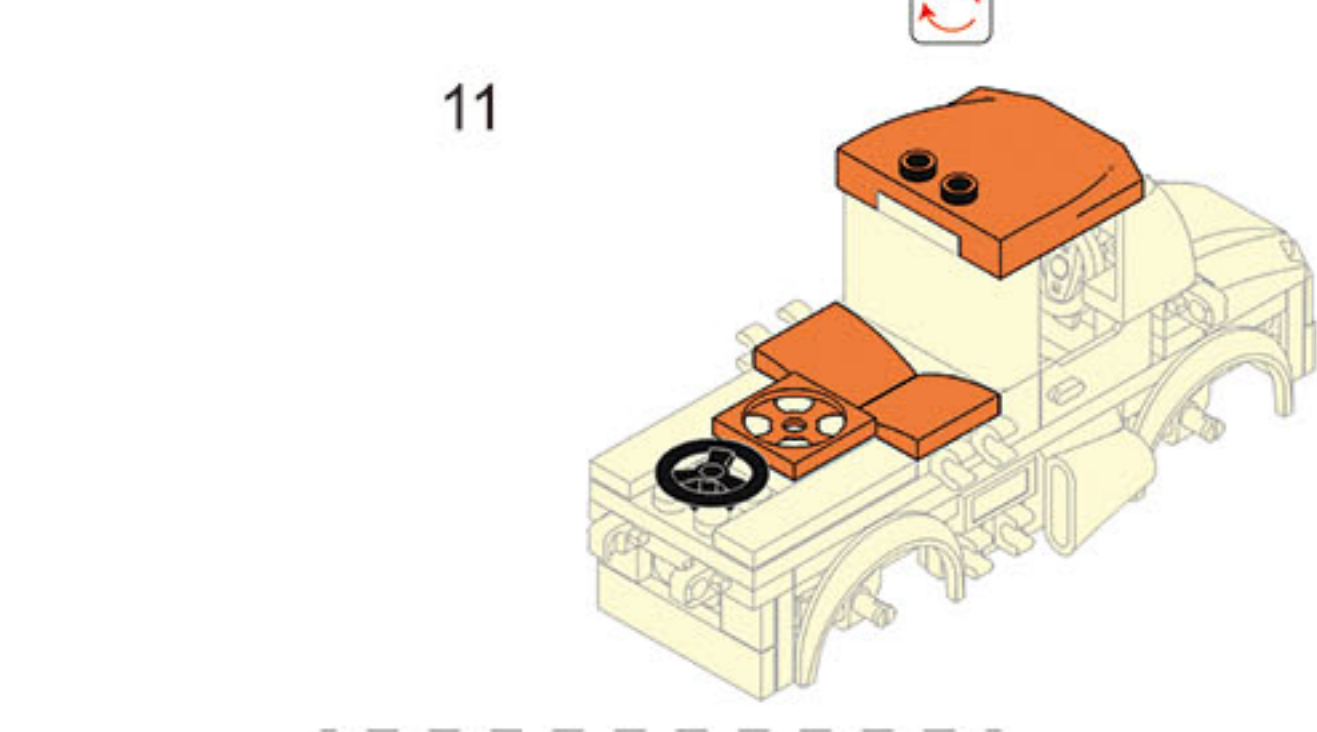

- COLOUR
- Yellow
 - Orange
 - White
 - Black
 - Red
 - Grey
 - Dark Grey
 - Light Grey
 - Dark Red
 - Dark Grey
 - Light Grey
 - White

WARNING:
CHOKING HAZARD - Small parts.
Not for children under 3 years.