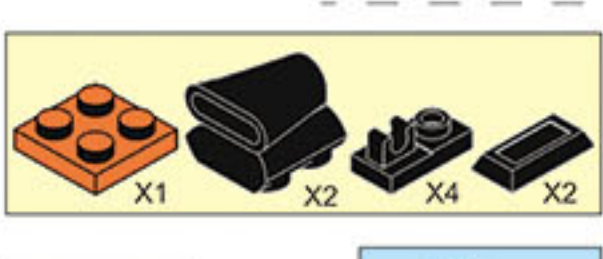

- COLOUR
- Yellow
 - Orange
 - White
 - Black
 - Red
 - Grey
 - Dark Grey
 - Light Grey
 - Dark Red
 - Dark Grey
 - Light Grey
 - White

WARNING:
CHOKING HAZARD - Small parts.
Not for children under 3 years.