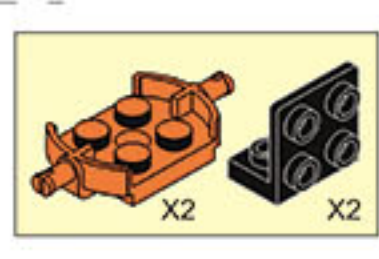

- COLOUR
- Yellow
 - Orange
 - White
 - Black
 - Red
 - Grey
 - Dark Grey
 - Light Grey
 - Dark Red
 - Dark Grey
 - Light Grey
 - White

WARNING:
CHOKING HAZARD - Small parts.
Not for children under 3 years.